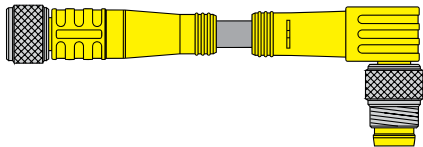

Cordset Part Number Key

Part Number Keys are to assist in IDENTIFICATION ONLY. Consult factory for catalog items not identified.

Extension Examples:

Hybrid connector extensions also available. Consult factory.

Extension Examples:

Hybrid connector extensions also available. Consult factory.

PKG 3M - 2 - PSG 3M

PKG 3M - 2 - PSW 3M

PKW 3M - 2 - PSG 3M

RK 4.4 T - 2 - PKG 4M