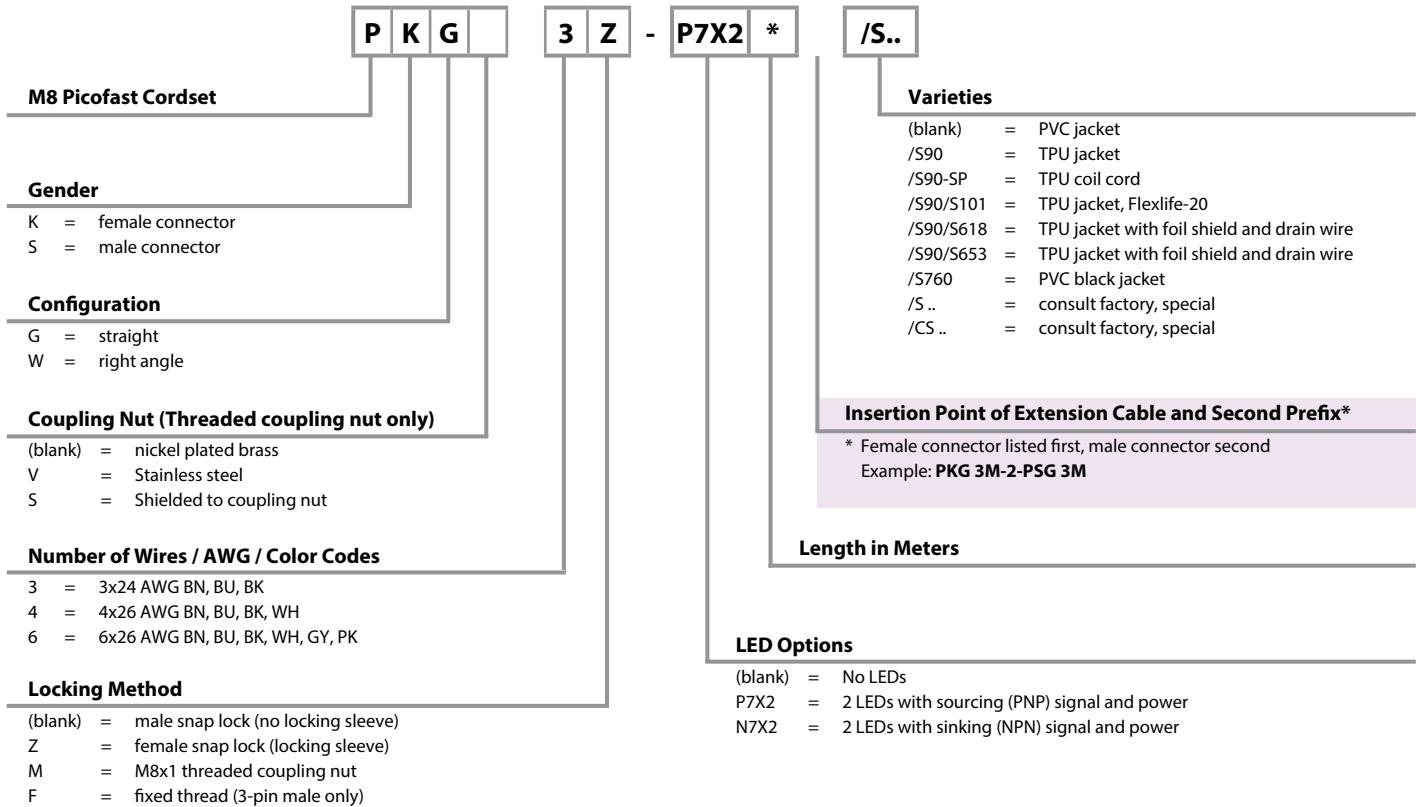

Cordset Part Number Key

Part Number Keys are to assist in IDENTIFICATION ONLY. Consult factory for catalog items not identified.

Extension Examples:

Hybrid connector extensions also available. Consult factory.

Extension Examples:

Hybrid connector extensions also available. Consult factory.

PKG 3M - 2 - PSG 3M

PKG 3M - 2 - PSW 3M

PKW 3M - 2 - PSG 3M

RK 4.4 T - 2 - PKG 4M